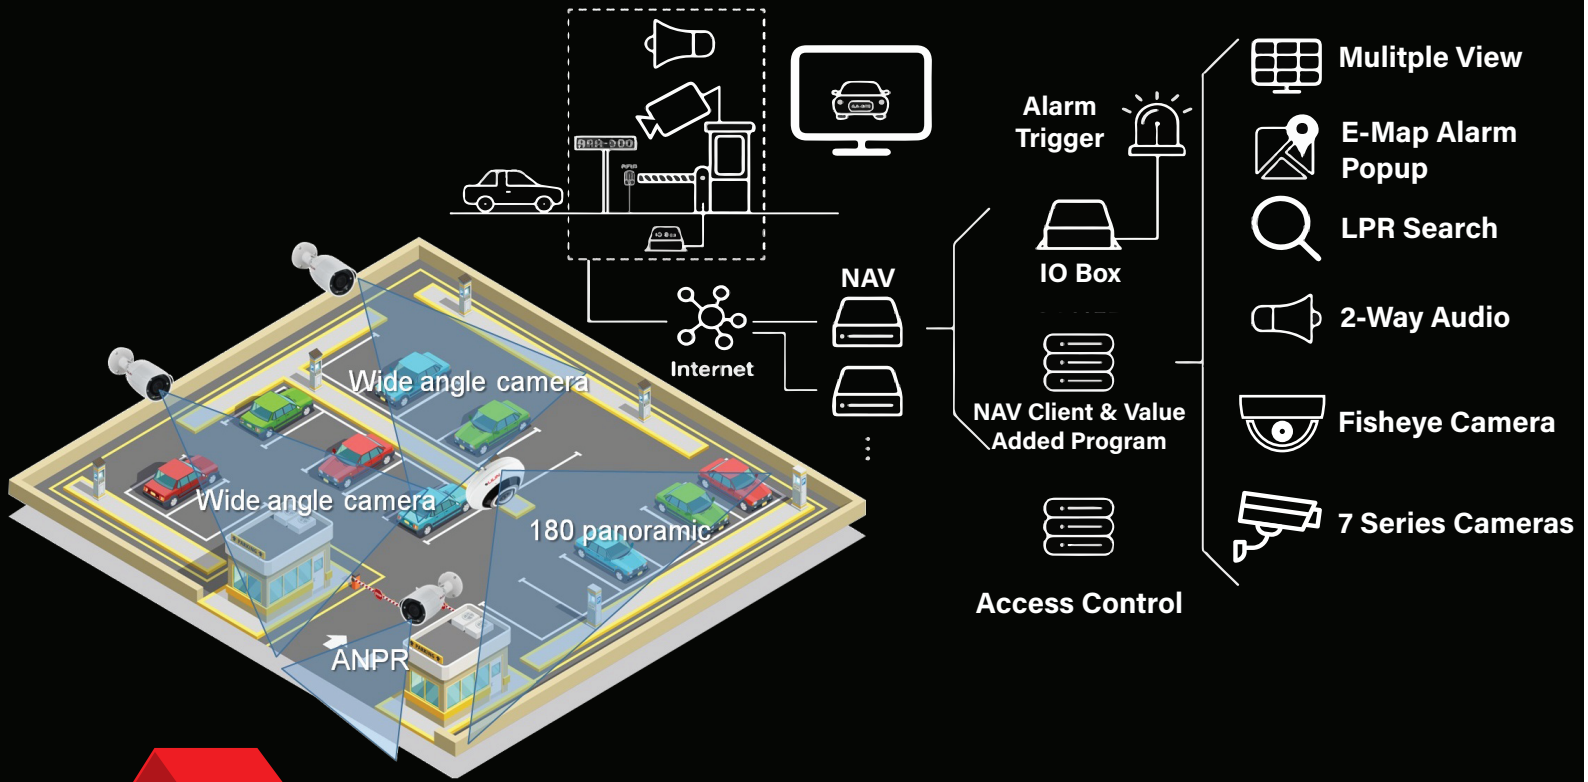

AI Analytics

Smart programming allows for the use of incredible features such as LPR, Human & Vehicle Detection, Number Counting to monitor available spaces and many more.

TV Wall Solution

Don't miss a thing with our TV Wall Solution, up to 6 tvs will give you the highest level of visibility for your cameras.

7 Series AI Smart Cameras

Our 7 Series bullet cameras have a wide field of view with high performance video imaging up to 4k which means clear picture even in low light situations such as indoor or underground parking lots, they also utilize our AI features.

Better Access Control

With smart AI features like License Plate Recognition as well as Human & Vehicle Detection, LILIN technology improves access points on or around your property.

intel
partner

Gold
IoT Solutions

Scan QR Code To View
Our Product Selection
Chart

Scan To Follow Us On Social Media >

Parking Garage

Centralized Security

When You're In The Market For A High Quality Security System, LILIN Should Be The First Thought That Comes To Mind. Our Affordability And High Quality Products Beat Out The Competition Every Time!