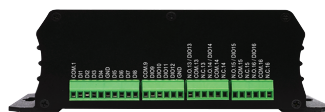

Scan To Follow Us On Social Media >

Parking Garage

Centralized Security

When You're In The Market For A High Quality Security System, LILIN Should Be The First Thought That Comes To Mind. Our Affordability And High Quality Products Beat Out The Competition Every Time!

IO BOX

Toll Free: 626-930-1000 - Email: sales@meritlilin.us - Website: www.meritlilin.us