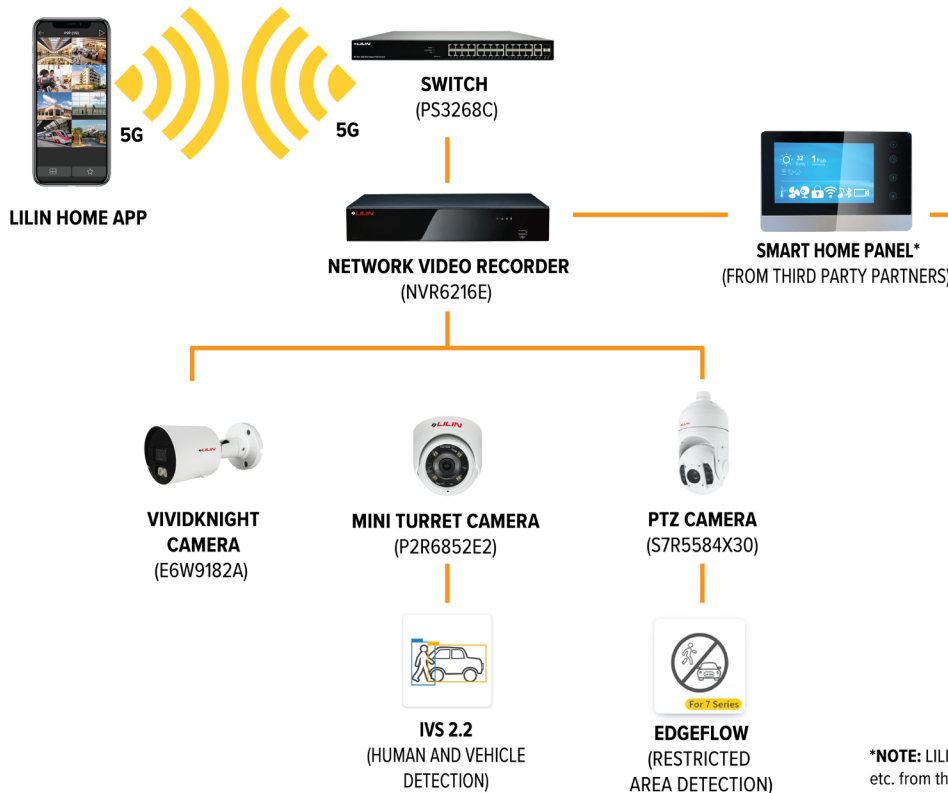

ARCHITECTURE

HOME AUTOMATION PARTNERS

*NOTE: LILIN Cameras are compatible with devices such as panels, intercoms, etc. from third party platforms such as the partners listed above.