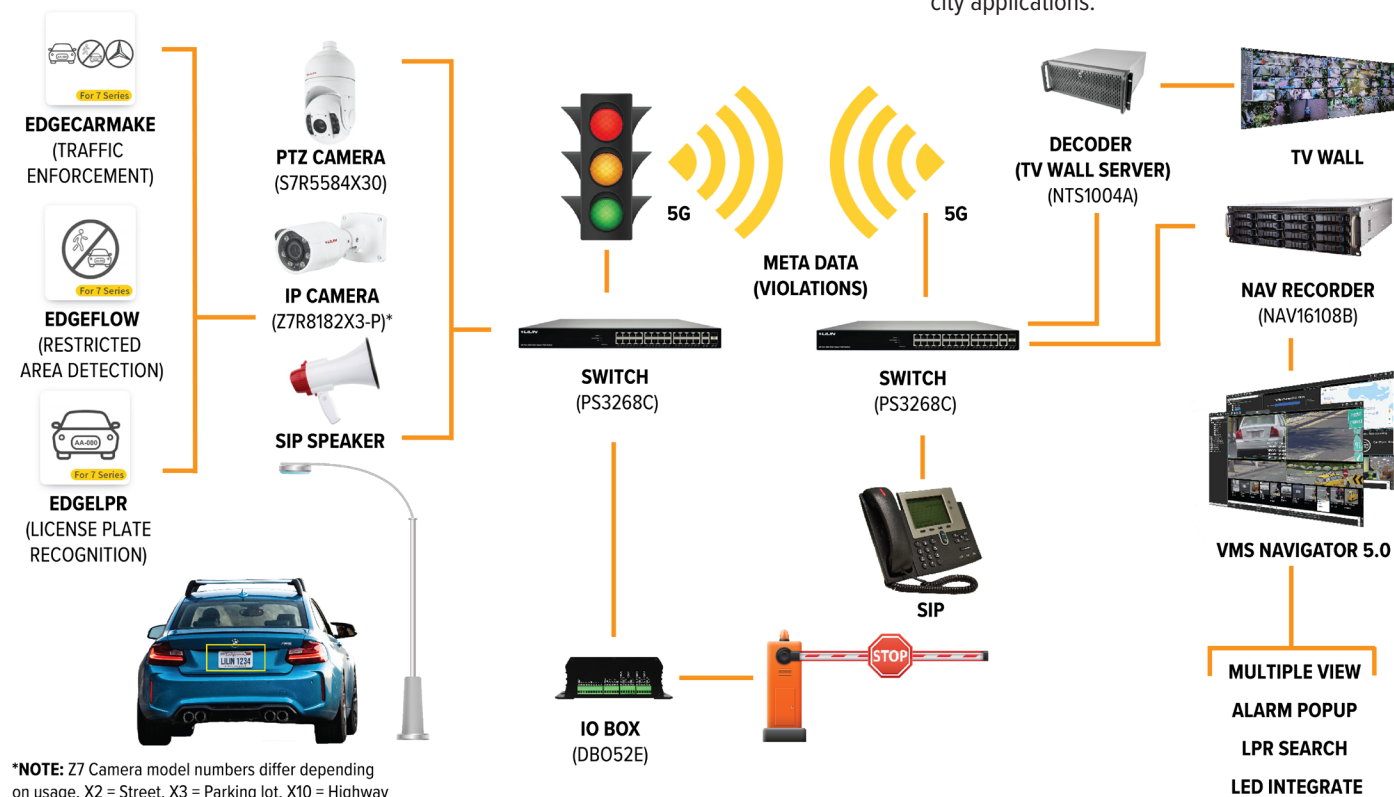

ARCHITECTURE

*NOTE: Z7 Camera model numbers differ depending on usage. X2 = Street, X3 = Parking lot, X10 = Highway