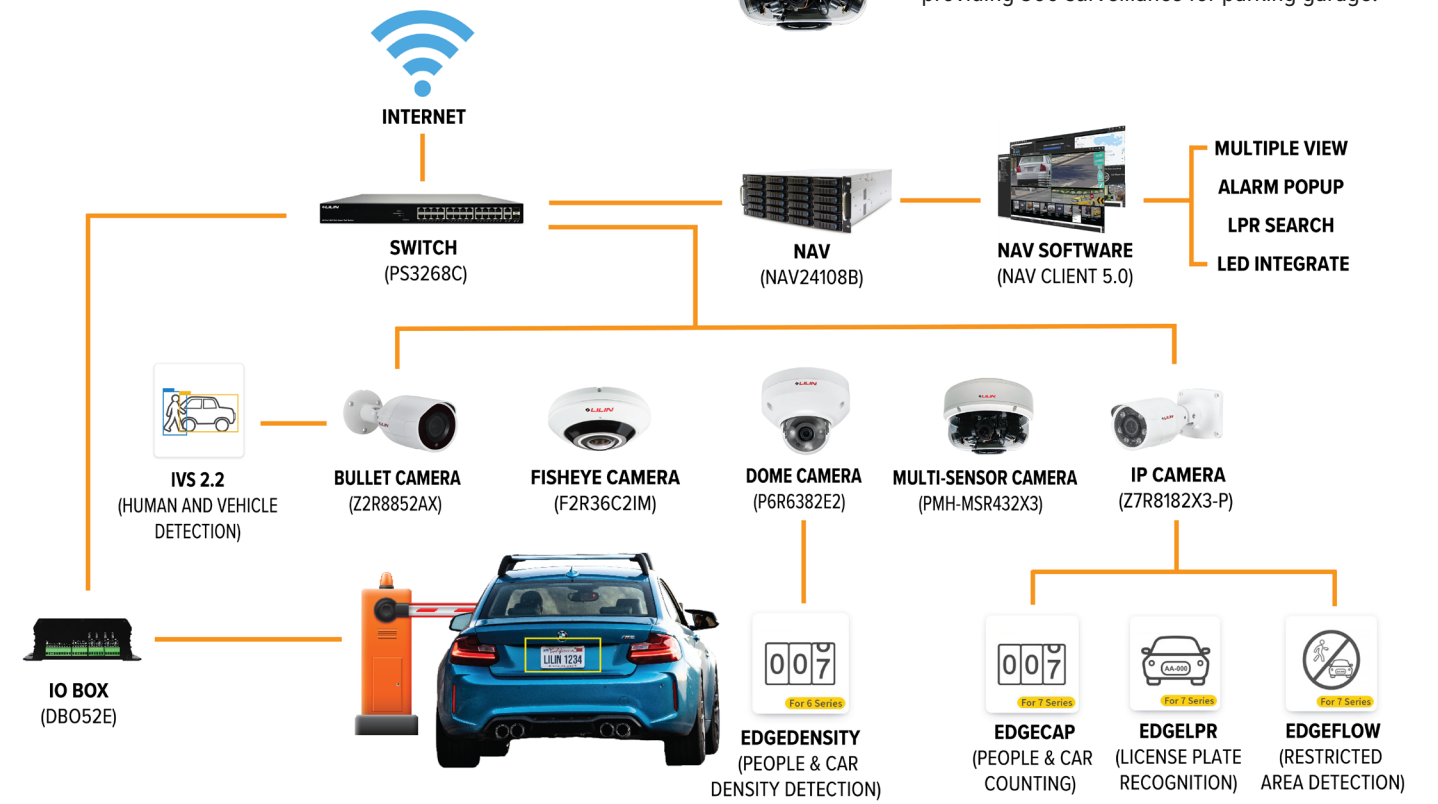

ARCHITECTURE