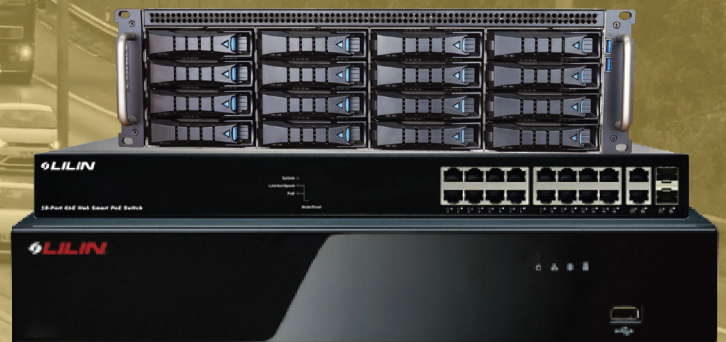

LILIN®

It's the LILIN Things That Matter

Merit LILIN USA Corp
11836 Clark Street
Arcadia, CA 91006

Follow Us on Social Media

- @LILIN Americas
- @MeritLILINUSA
- @lilinamericas
- @lilinamericas
- @lilin_americas

Contact Us
1-626-930-1000
sales@meritlilin.us
www.meritlilin.us

Contact Us

Follow Us