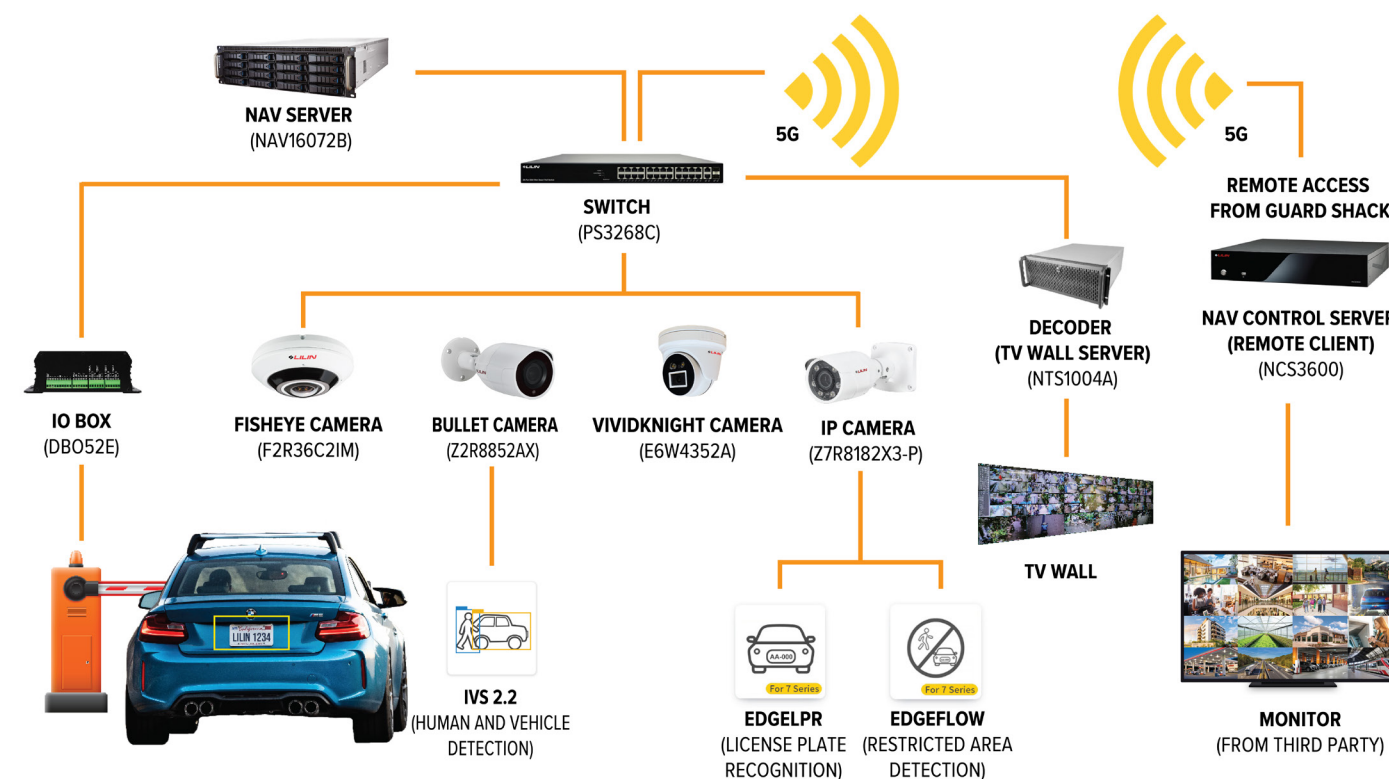

2

PROGRAMMABLE SMART I/O BOX | DB052E
I/O Box receives signals from LILIN cameras with EDGELPR license (license plate recognition) to allow entry through gate with allowed list, denial list, and visitor list. I/O box allows residents to access gate without a remote control.

3

STARVIS 4K P-IRIS AUTO FOCUS IR AI SMART IP CAMERA | Z7R8182X3-P
LILIN smart IP camera paired with EDGELPR license uses license plate recognition to control gate access. LILIN IP camera paired with EDGEFLOW license can detect people trying to climb over fences and alert management.

4

FISHEYE CAMERA | F2R36C2IM
Fisheye camera provides 360 detection covering all angles for surveillance in gated community.

ARCHITECTURE

RETAIL SOLUTION

HOW CAN YOU INCREASE WORKFLOW EFFICIENCY & PROTECT YOUR BUSINESS?

LILIN provides a wonderful retail solution to increase your workflow efficiency with AI technology (such as people counting and queue detection), to prevent losses, and to protect your business using our versatile range of LILIN cameras.