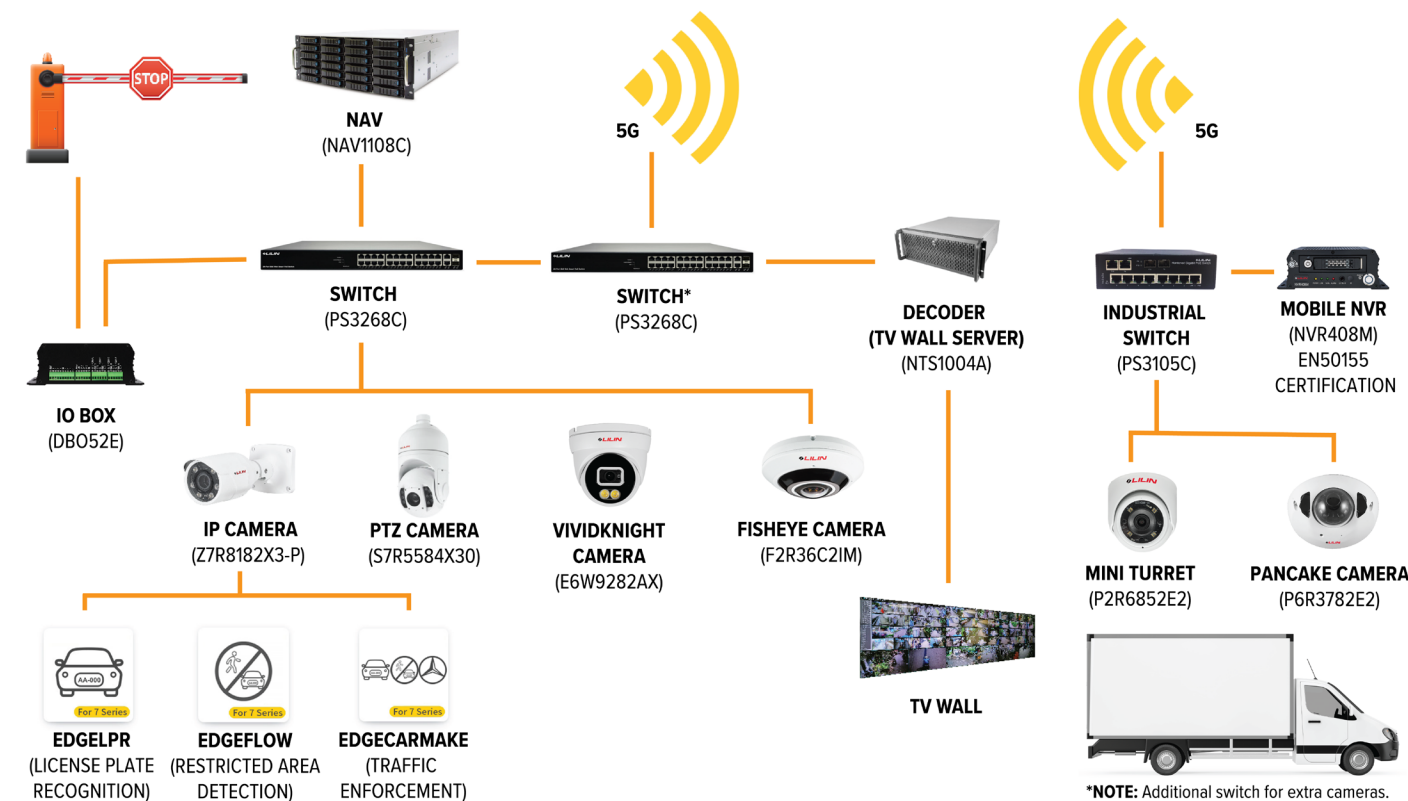

CANNABIS APPLICATIONS

1

FISHEYE CAMERA | F2R36C2IM
Fisheye camera provides 360 detection covering all angles for surveillance in grow rooms, warehouses and dispensaries.

2

MOBILE NVR | NVR408M
Mobile NVR provides you with 24/7 continuous footage recording during product transportation.

PANCAKE CAMERA | P6R3782E2
The Pancake camera's low profile shape allows the camera be hidden within the vehicle giving you covert security.

3

STARVIS 4K P-IRIS AUTO FOCUS IR AI SMART IP CAMERA | Z7R8182X3-P
LILIN Smart IP cameras paired with EDGE AIDA licenses detect license plate (EDGELPR), car color, and car make (EDGECAARMAKE) to surveil car entry to facility.

4

VIVIDKNIGHT TURRET CAMERA | E6W9282AX
VIVIDKNIGHT Camera provides 24/7 full color surveillance making it easy to surveil dispensaries during the night time. Full color allows you to see color images even in total darkness.

ARCHITECTURE

*NOTE: Additional switch for extra cameras.

RESIDENTIAL SOLUTION

HOW CAN YOU PROTECT TENANTS IN RESIDENTIAL COMMUNITIES?

Check out LILIN's residential solution that provides an all in one home security system with access control, perimeter detection and remote access to ensure residency safety.