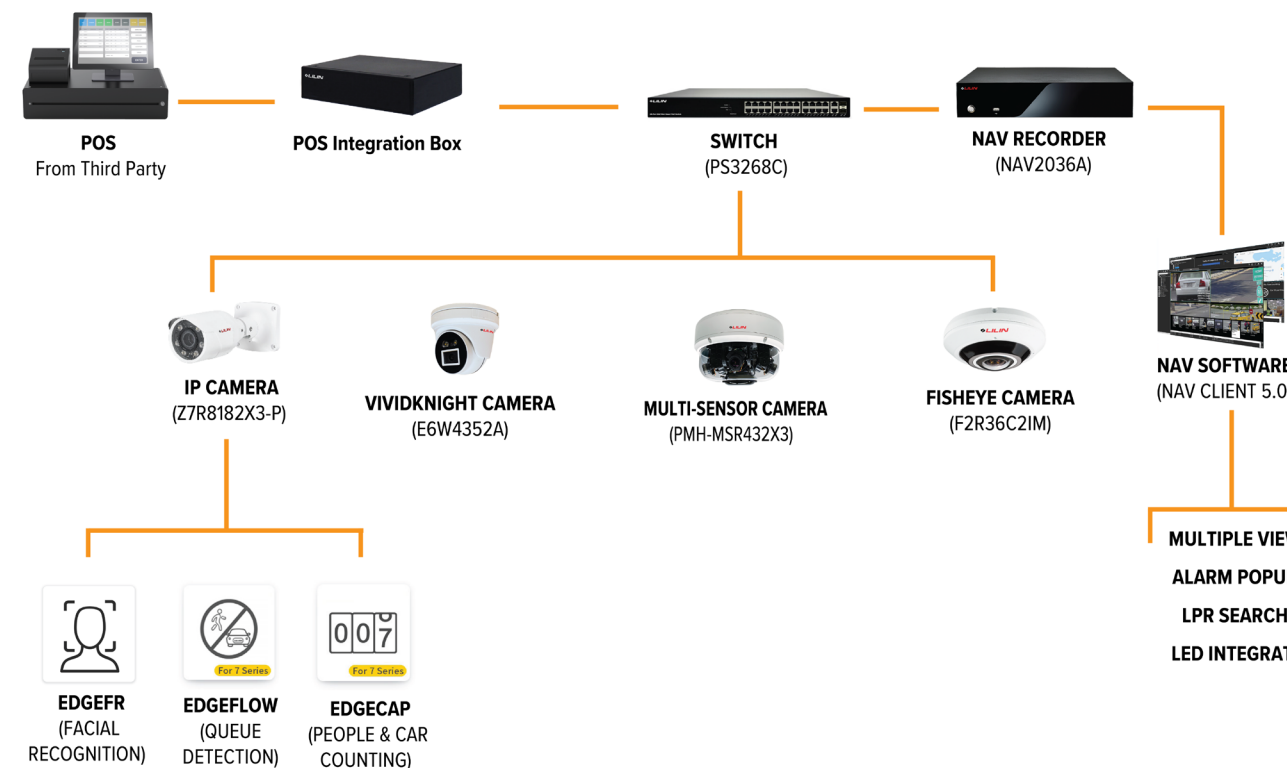

RETAIL APPLICATIONS

1

VIVIDKNIGHT TURRET CAMERA | E6W4352A
VIVIDKNIGHT cameras provide 24/7 full color surveillance making it easy to surveil during the night time. Full color allows you to see color images in total darkness and to identify distinguishing characteristics of intruders.

2

NAV 36CH RECORDER | NAV2036A
Connect multiple LILIN cameras to the NAV recorder for live display, playback and recording. NAV server recordings can be filtered by using the NAV Client 5.0 to make the search more efficient and easy.

3

STARVIS 4K P-IRIS AUTO FOCUS IR AI SMART IP CAMERA | Z7R8182X3-P
LILIN smart IP cameras paired with EDGEFLOW will alert management to increase staff on the floor during peak hours. This will improve check out efficiency and elevate the customer experience. Cameras paired with EDGECAP can also count customers coming in and out.

4

32 MP MULTI-SENSOR CAMERA WITH CUSTOMIZED CONFIGURATION | PMH-MSR432X3
Multi-sensor cameras shows multiple angles providing 360 surveillance for stores.

ARCHITECTURE

LILIN®

It's the LILIN Things That Matter