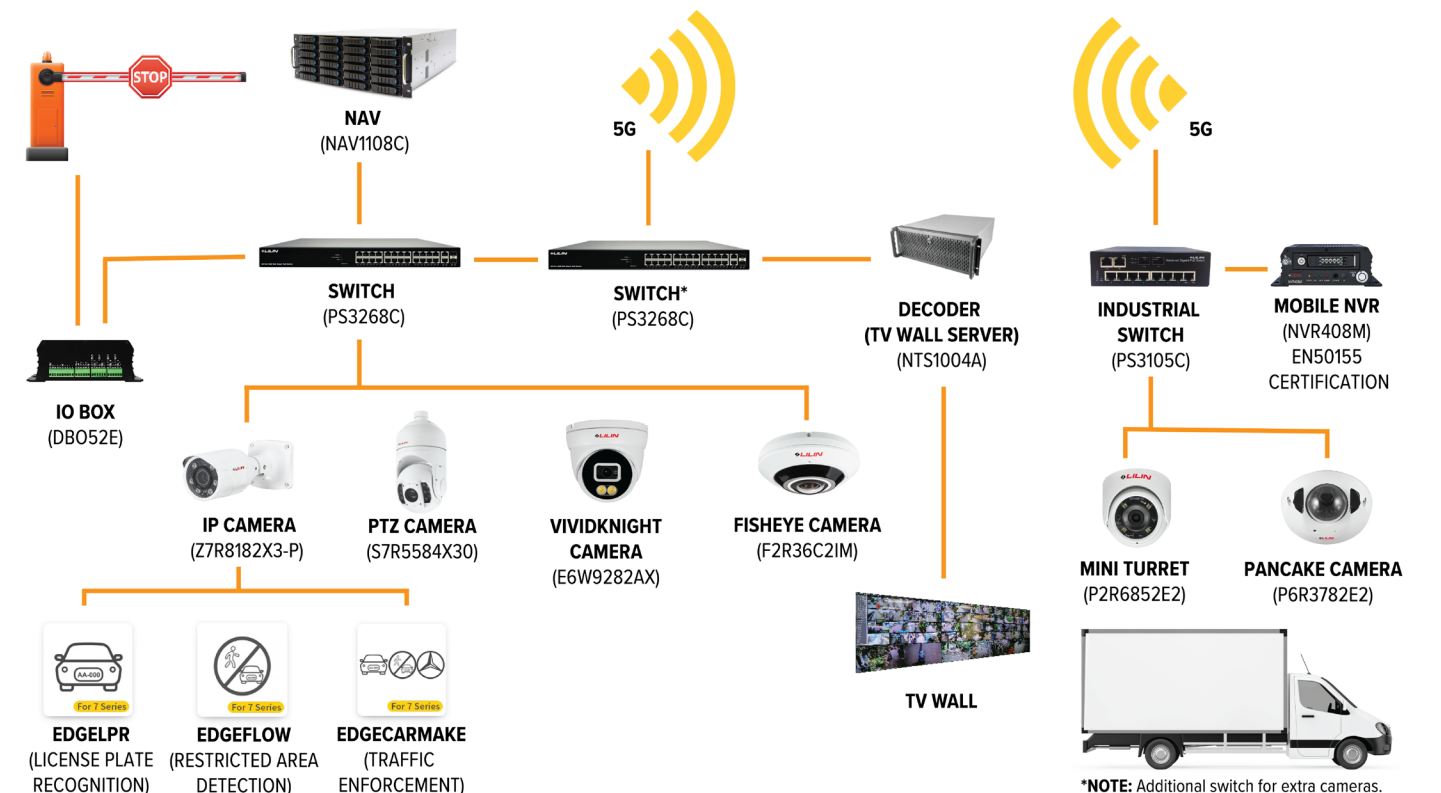

3

PROGRAMMABLE SMART I/O BOX | DB052E
I/O Box connects to LILIN camera to open gate for VIP customers or reject blacklisted customers through license plate recognition (LPR).

4

16 CH POE 4K STANDALONE NETWORK VIDEO RECORDER | NVR6216E
Network video recorder shows camera footage with up to 16 channels lowering labor costs for surveillance. NVR can be installed with up to 16 TB HDD storage.

ARCHITECTURE

SMART CITY SOLUTION

HOW CAN YOU PROMOTE TRAFFIC SAFETY AND EFFICIENCY IN YOUR CITY?

LILIN provides secure, compatible, and cost-effective traffic management solutions from remote to high density roadways. We oversee traffic enforcement, vehicle recognition and traffic flow management to ensure public safety.

TRAFFIC ENFORCEMENT

7 Series cameras with EDGEFLOW license detect violations such as no parking zones, wrong way detections, and criminal activities to ensure smooth traffic flow and safety.

VEHICLE RECOGNITION

7 Series cameras with EDGE AIDA license to recognize vehicles by vehicle type, make, colors (EDGE CARMAKE) and license plates (EDGE LPR) for law enforcement cooperation.

TRAFFIC FLOW MANAGEMENT

7 Series cameras with EDGE AIDA licenses have queue detection (EDGEFLOW) and vehicle counting (EDGE CAP) to quickly pinpoint when traffic is in standstill. LILIN AI technology improves traffic efficiency by sending signals to traffic lights when roads are congested.