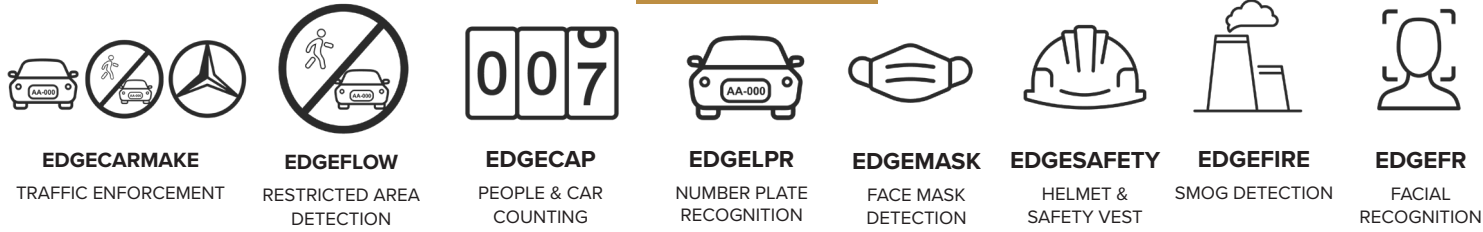

LILIN cameras have AI technology such as our license plate recognition (LPR), human and vehicle detection, smoke detection, and much more.

LILIN's products are proudly made in Taiwan since 1980. LILIN is a True Manufacturer which means that we make all our products in Taiwan and can create a unique all in one solution kit for your needs.

If you join our LILIN Dealership Program, you can get up to 5 years of warranty on cameras, NVRs, softwares and more. For more details, please refer to our product warranty policy.

THE BEST Quality and Service

END TO END SOLUTION

LILIN has a wide range of high-quality camera solutions, from Network, Analog, and Specialty cameras and records to VMS and NVR systems for all your needs.

EDGE AIDA AI

ANALOG CAMERAS