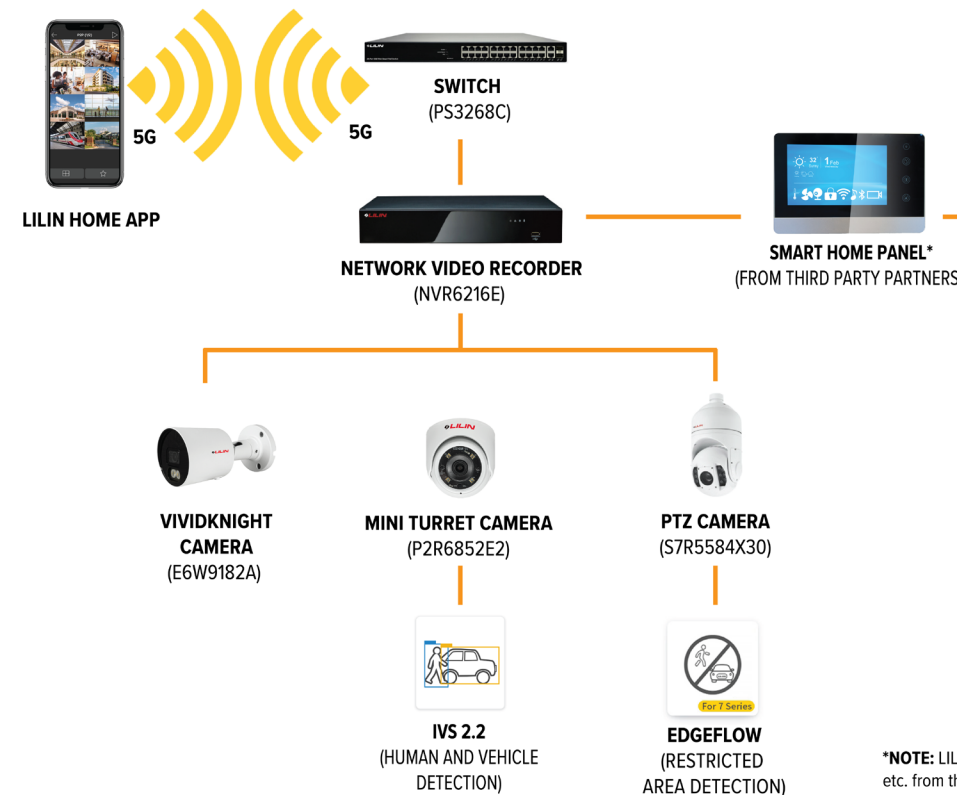

ARCHITECTURE